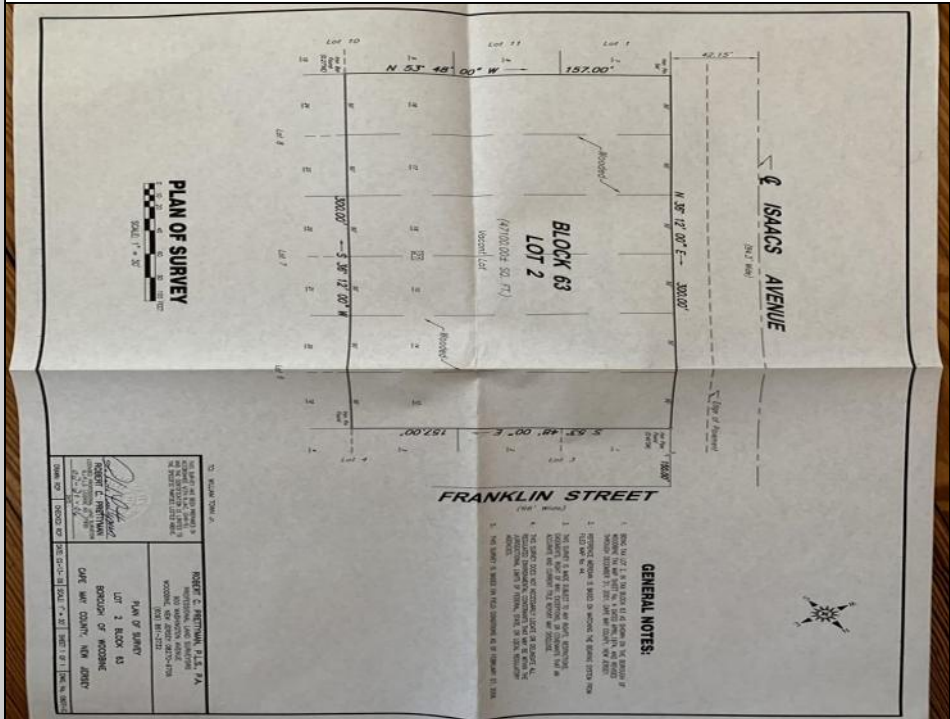

Berger Realty

Since 1928

Berger Realty, Inc
1330 Bay Avenue
Ocean City, NJ 08226
609-391-1330/609-391-1300
info@bergerrealty.com

617 Isaacs
Woodbine, NJ 08270

Asking \$94,000.00

COMMENTS

One of the only Buildable Lots left in Woodbine, Put the Home of Your Dreams on This Large Lot that is waiting for You! Great Location. Pinelands approved lot. Did you know that the Taxes in this town are the lowest in New Jersey. This needs a special alternative septic system approved by the Pinelands. You also need to use their vendors. We are looking into amount of Systems.