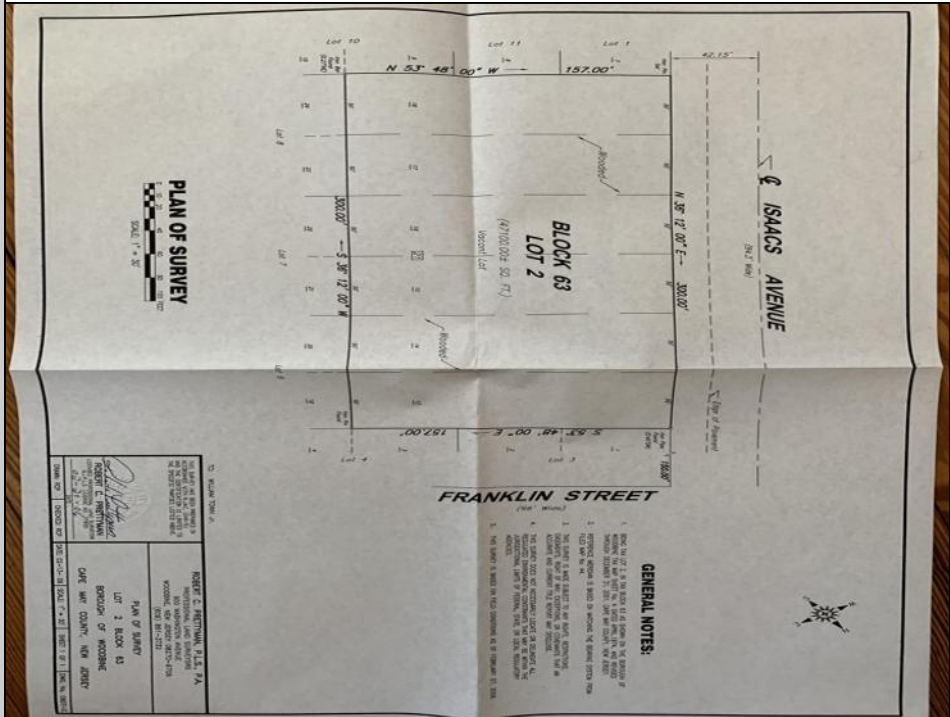

Berger Realty

Since 1928

Berger Realty, Inc.
3160 Asbury Avenue
Ocean City, NJ 08226
1-877-237-4371 / 609-399-0076
info@bergerrealty.com

617 Isaacs
Woodbine, NJ 08270

Asking \$94,000.00

COMMENTS

One of the only Buildable Lots left in Woodbine, Put the Home of Your Dreams on This Large Lot that is waiting for You! Great Location. Pinelands approved lot. Did you know that the Taxes in this town are the lowest in New Jersey. This needs a special alternative septic system approved by the Pinelands. You also need to use their vendors. We are looking into amount of Systems.