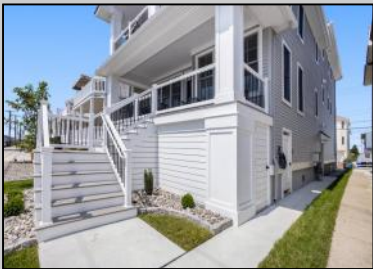

3848 Asbury Ave 1st, Ocean City

PROPERTY DETAILS

BEDROOMS	3	BATHS	2
OCCUPANCY	8	VRDP \$	
PHONE DEP\$	0	WEEKLY \$	N/A
CODE	499d	TYPE	Condo

PROPERTY AMENITIES

TELEVISION	3	FUTON [S D Q]	No
WASHER	Yes	BUNKS	Yes
DRYER	Yes	PORCH/DECK FURN	Yes
DISHWASHER	Yes	ROOF TOP DECK	No
MICROWAVE	Yes	OUTSIDE SHOWER	Enclosed
AIR CONDITIONER	Central	STORAGE ROOM	No
PETS PERMITTED	No	GARAGE/CARPORT	Garage
ELEVATOR	No	GRILL	No
COFFEE MKR.	Keurig	OFFSTREET PARKING	2
EXCLUSIVE		PHONE [B]	No
TWINS	2	INTERNET ACCESS	Yes
DOUBLE BEDS	1	DVD	Yes
QUEEN BEDS	1	POOL	No
KING BEDS	1	DOCK/BOAT SLIP	No
SOFA BED (TYPE)	No	CEILING FANS	3